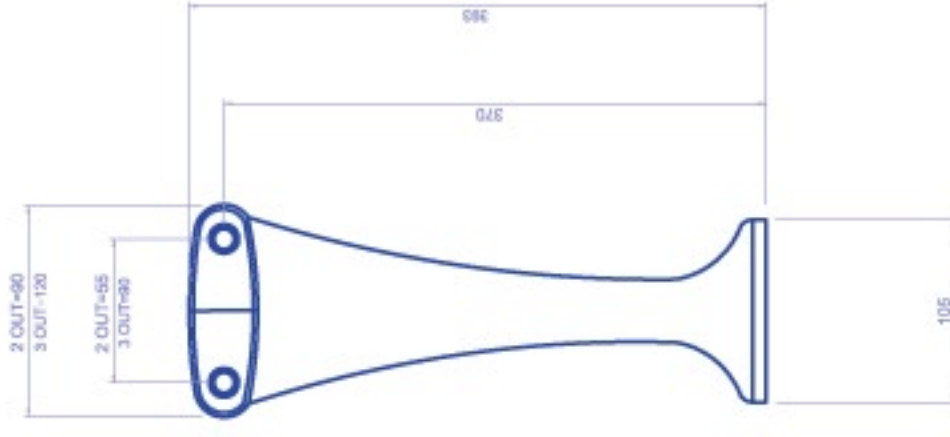

Airone double/treble

Universal Buildings
Green Lane, Hounslow, Middx
TW4 6DF

Tel: +44 (0) 20 8570 4455
Fax: +44 (0) 20 8572 2399
Email: sales@universalspense.com
Web: www.universalspense.com

uds
universalspense.com
systems

Airone - big statement, small space