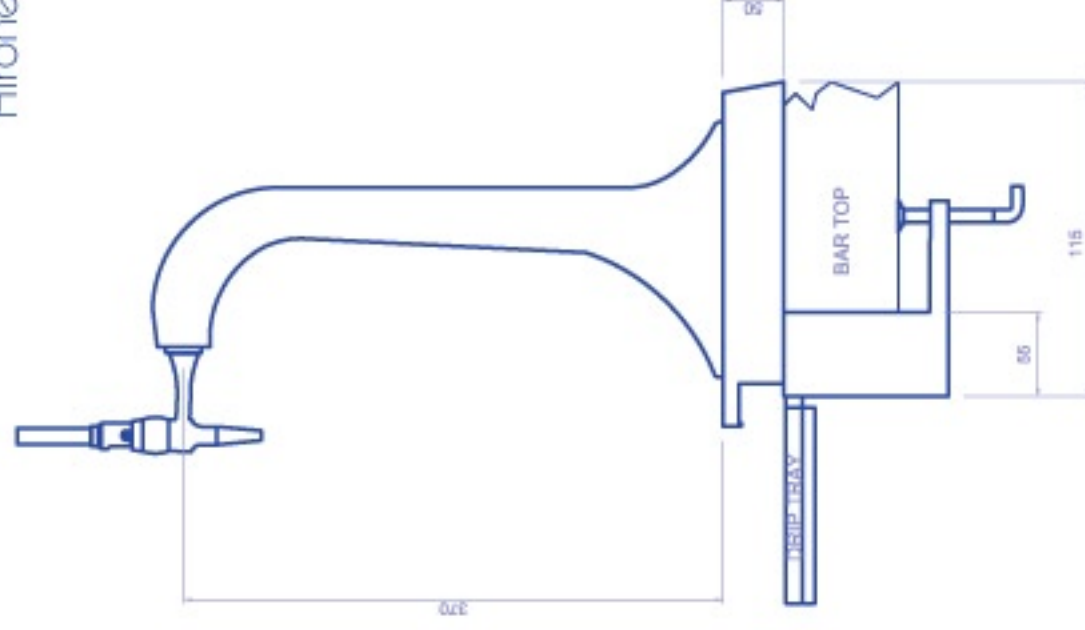

Airone double/treble

Universal Buildings
Green Lane, Hounslow, Middx
TW4 6DF

Tel: +44 (0) 20 8570 4455
Fax: +44 (0) 20 8572 2399
Email: sales@universalspense.com
Web: www.universalspense.com

uds
universalspense.com
systems

Airone - big statement, small space