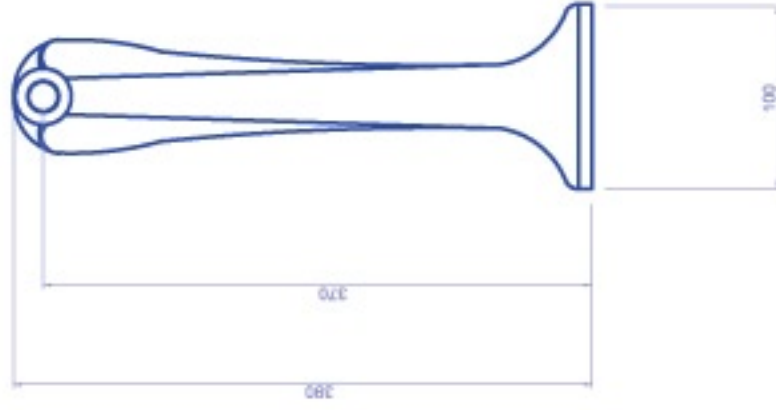

Airone single